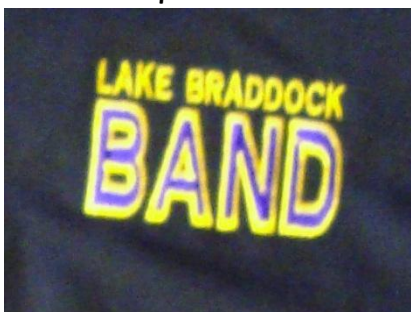

Long Sleeve compression crew
Similar to *under armour*

Available in both white and black
with LB BAND stencil on left chest

Can be worn under
marching band uniform

S-XXL

\$20.48

Purple Short Sleeve Tee
"Lake Braddock Band" on front

Dark Heather Hoodie
"Lake Braddock Band" on front

S-XXL

\$28.35

Purple Ladies Short Sleeve Polo
"Lake Braddock Marching Band"
embroidered on left chest
S-XXL
\$20.48

Black Unisex Short Sleeve Polo
"Lake Braddock Marching Band"
embroidered on left chest
XS-XXL
\$20.48

Picture Not Available

Black Long Sleeve Unisex Polo
"Lake Braddock Band"
embroidered on left chest
S-XXL
\$24.15

Picture Not Available

Black Long Sleeve Ladies Polo
"Lake Braddock Band"
embroidered on left chest
S-XXL
\$24.15